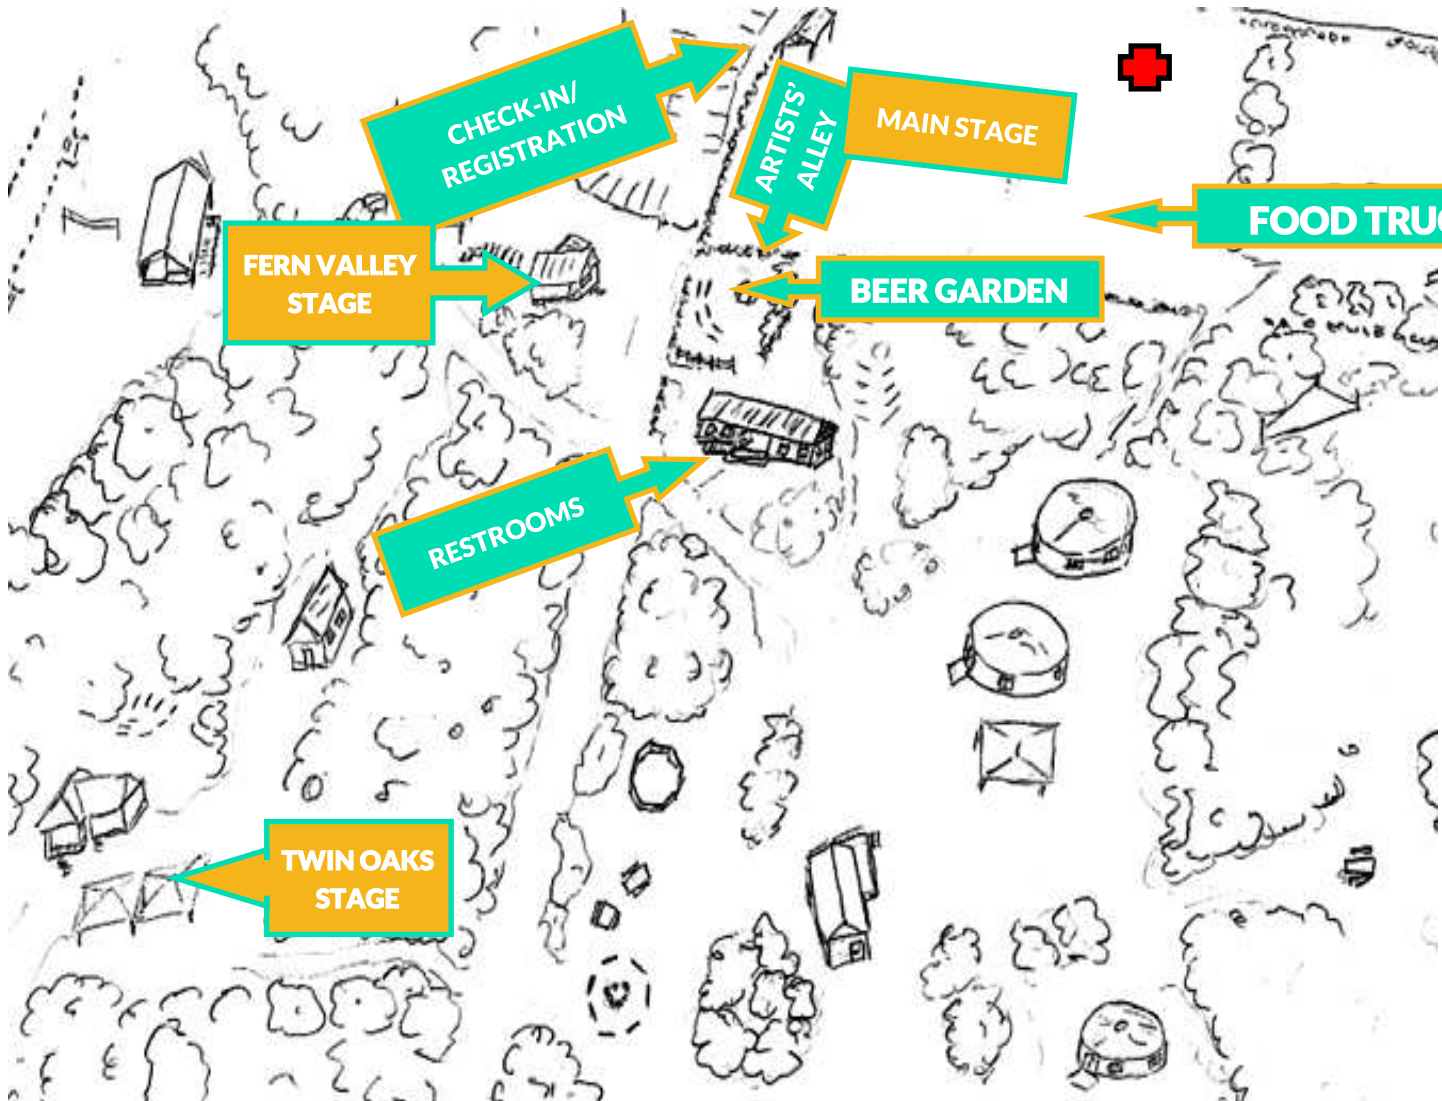

STEAM KETTLE

A MUSIC FESTIVAL *at* HALE

2024 EVENT GUIDE

Performance Schedule

TIME	ARTIST	STAGE
12–12:45 PM	Portrait In Jazz Louder Than Milk	Twin Oaks Fern Valley
1–2 PM	Three At Home	Main Stage
2:15–3 PM	TOKYO TRAMPS Tenille Ja’Nae	Twin Oaks Fern Valley
3:15–4:15 PM	Lee Wilson	Main Stage
4:30–5:15 PM	Brothers McCann Amanda Shea and The Snack Pack	Twin Oaks Fern Valley
5:30–6:30 PM	Molly Grace	Main Stage

Thank you to our sponsors and vendors!

Thank you to the **Margaret Stewart Lindsay Foundation** for sponsoring this event and for supporting the arts at Hale including poetry nights, a poetry slam, performance art shows, music events, and more. Due to their generosity, all proceeds for these events support kids attending Hale’s programming. Additional thanks to Dedham Savings, Roche Bros., and Rockland Trust for sponsoring our annual event series. They make events like these possible for our community. Finally, thank you to Black Hat Brew Works and Gonzalez for joining us and keeping everyone satiated.